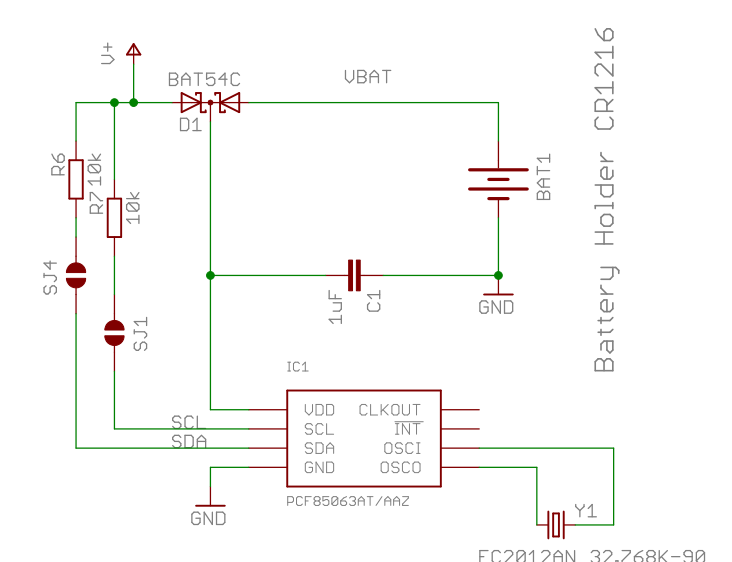

1 2 3 4 5 6 7 8

A
B
C
D
E

| | | | |
|-------------------------------|--------------------|---------------------|------|
| Drawn by: | Pierpaolo Scorrano | | |
| Checked by: | | DualCanBusIso 2.1.5 | |
| | | 25/11/2022 09:37:00 | |
| www.sg-electronic-systems.com | | Sheet: 1/2 | v0.1 |

1 2 3 4 5 6 7 8

ISOLATED ZONE

| | |
|-------------------------------|---------------------|
| Drawn by: | Pierpaolo Scorrano |
| Checked by: | DualCanBusIso 2.1.5 |
| | 25/11/2022 09:37:00 |
| www.sg-electronic-systems.com | Sheet: 2/2 |