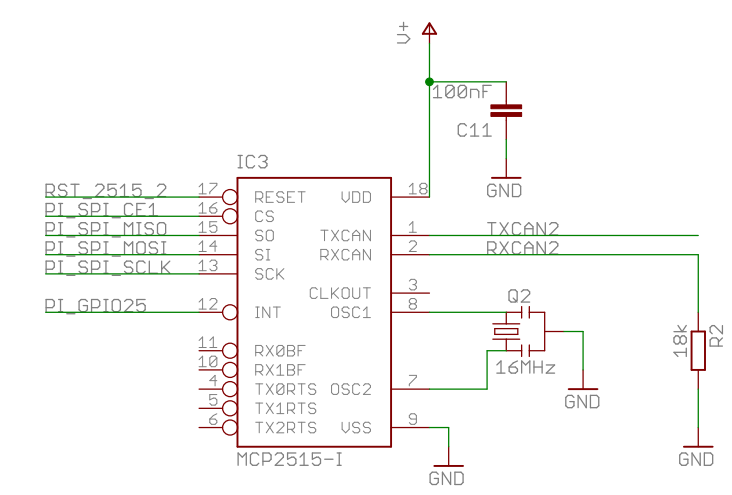

1 2 3 4 5 6 7 8

A
B
C
D
E

| | | | |
|-------------------------------|--------------------|---------------------|------|
| Drawn by: | Pierpaolo Scorrano | | |
| Checked by: | | DualCanBusIso 2.1.5 | |
| | | 25/11/2022 09:37:00 | |
| www.sg-electronic-systems.com | | Sheet: 1/2 | v0.1 |

1 2 3 4 5 6 7 8

ISOLATED ZONE

| | |
|-------------------------------|---------------------|
| Drawn by: | Pierpaolo Scorrano |
| Checked by: | DualCanBusIso 2.1.5 |
| | 25/11/2022 09:37:00 |
| www.sg-electronic-systems.com | Sheet: 2/2 |