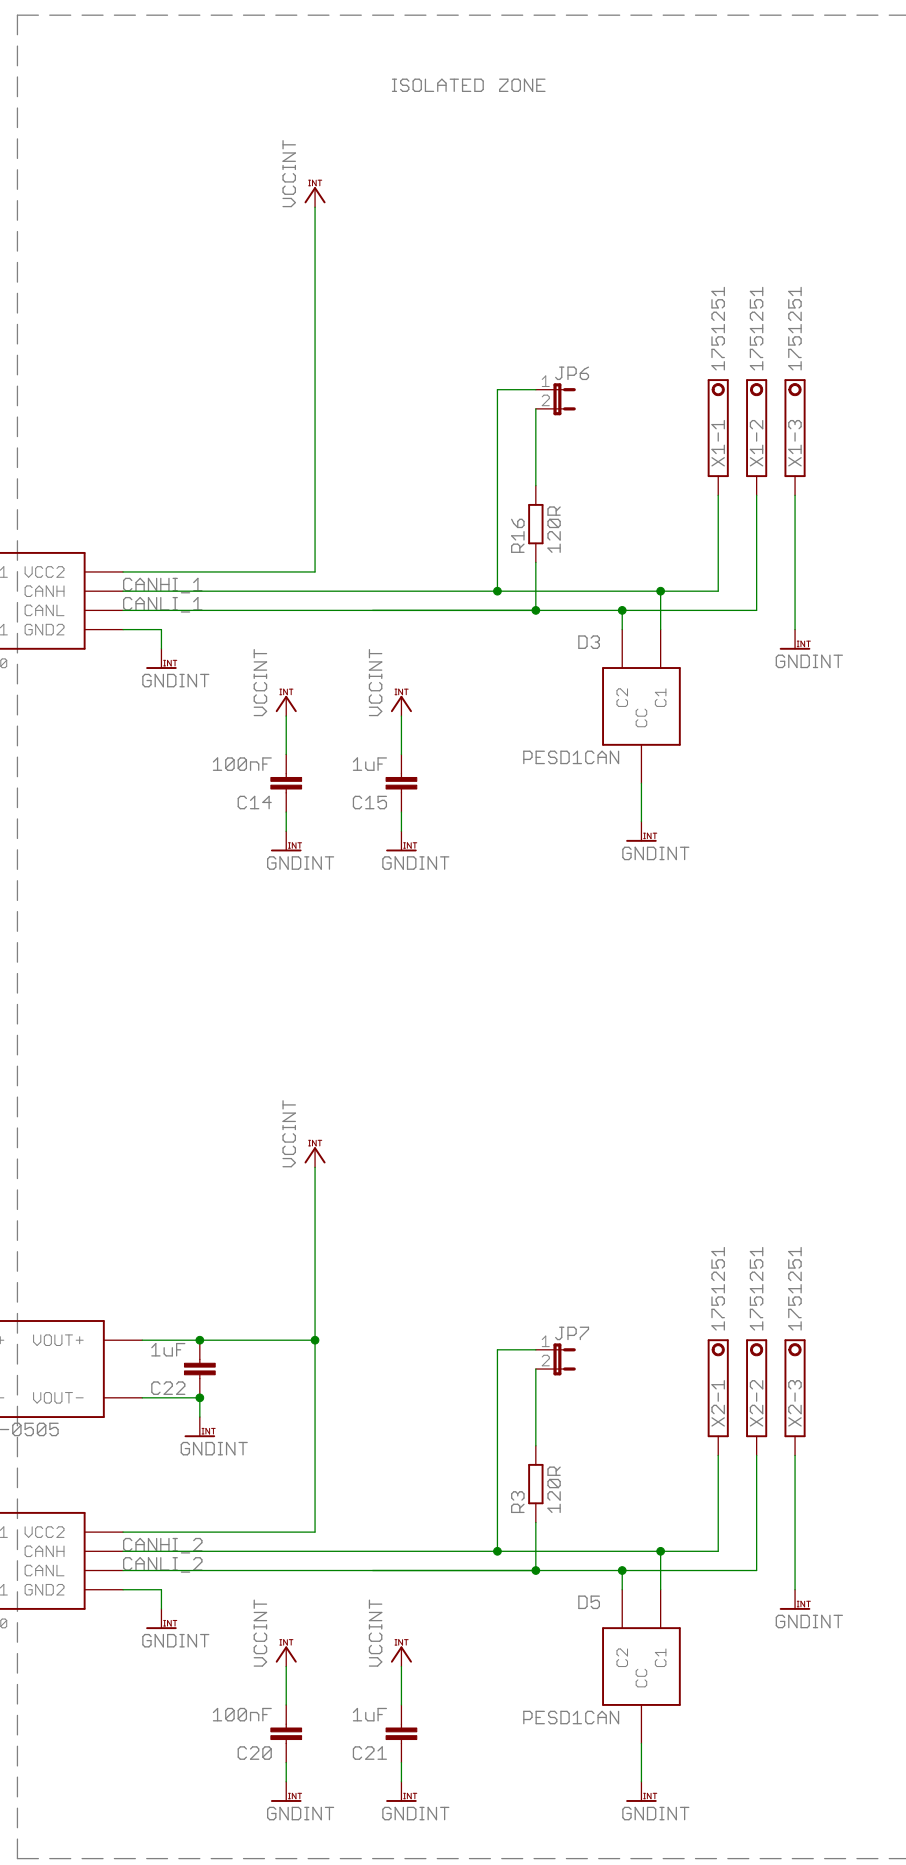

1 2 3 4 5 6 7 8

A
B
C
D
E

| | | | |
|-------------------------------|--------------------|---------------------|------|
| Drawn by: | Pierpaolo Scorrano | | |
| Checked by: | | DualCanBusIso 2.1.5 | |
| | | 25/11/2022 09:37:00 | |
| www.sg-electronic-systems.com | | Sheet: 1/2 | v0.1 |

1 2 3 4 5 6 7 8

ISOLATED ZONE

| | |
|-------------------------------|---------------------|
| Drawn by: | Pierpaolo Scorrano |
| Checked by: | DualCanBusIso 2.1.5 |
| | 25/11/2022 09:37:00 |
| www.sg-electronic-systems.com | Sheet: 2/2 |