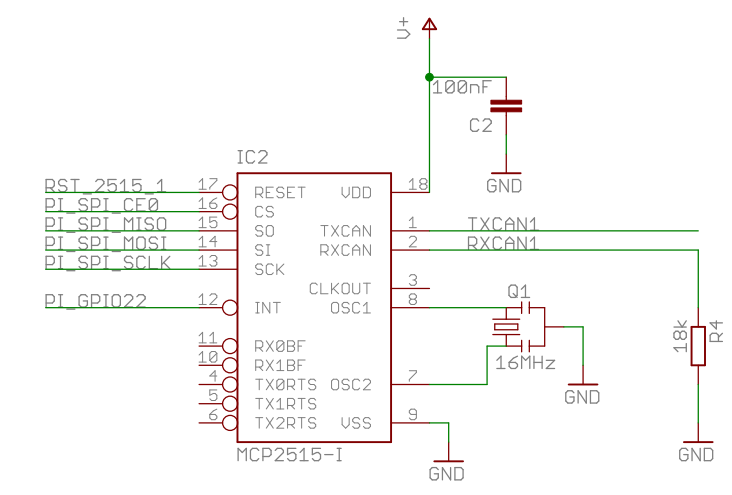

1 2 3 4 5 6 7 8

A
B
C
D
E

| | | | |
|-------------------------------|--------------------|---------------------|------|
| Drawn by: | Pierpaolo Scorrano | | |
| Checked by: | | DualCanBusIso 2.1.5 | |
| | | 25/11/2022 09:37:00 | |
| www.sg-electronic-systems.com | | Sheet: 1/2 | v0.1 |

1 2 3 4 5 6 7 8

ISOLATED ZONE

| | |
|-------------------------------|---------------------|
| Drawn by: | Pierpaolo Scorrano |
| Checked by: | DualCanBusIso 2.1.5 |
| | 25/11/2022 09:37:00 |
| www.sg-electronic-systems.com | Sheet: 2/2 |