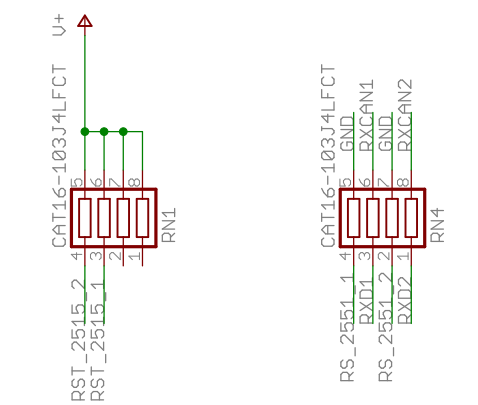

1 2 3 4 5 6 7 8

A
B
C
D
E

| | | | |
|-------------------------------|--------------------|---------------------|------|
| Drawn by: | Pierpaolo Scorrano | | |
| Checked by: | | DualCanBusIso 2.1.5 | |
| | | 25/11/2022 09:37:00 | |
| www.sg-electronic-systems.com | | Sheet: 1/2 | v0.1 |

1 2 3 4 5 6 7 8

ISOLATED ZONE

| | |
|-------------------------------|---------------------|
| Drawn by: | Pierpaolo Scorrano |
| Checked by: | DualCanBusIso 2.1.5 |
| | 25/11/2022 09:37:00 |
| www.sg-electronic-systems.com | Sheet: 2/2 |