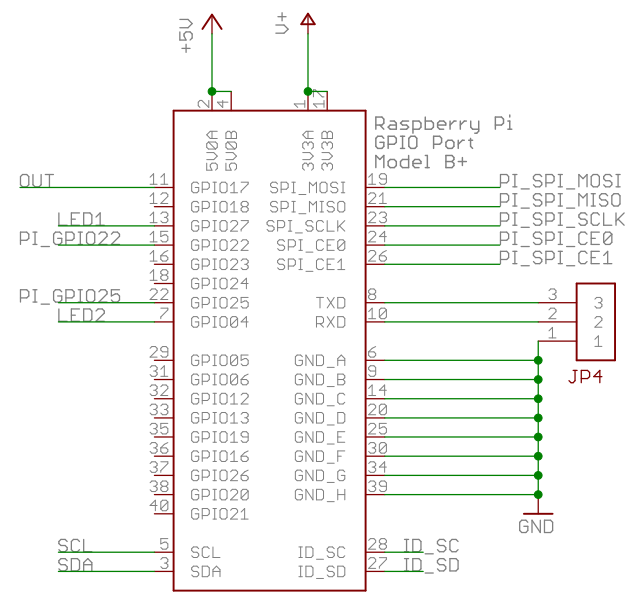

1 2 3 4 5 6 7 8

A
B
C
D
E

| | | | |
|-------------------------------|--------------------|---------------------|------|
| Drawn by: | Pierpaolo Scorrano | | |
| Checked by: | | DualCanBusIso 2.1.5 | |
| | | 25/11/2022 09:37:00 | |
| www.sg-electronic-systems.com | | Sheet: 1/2 | v0.1 |

1 2 3 4 5 6 7 8

ISOLATED ZONE

| | |
|-------------------------------|---------------------|
| Drawn by: | Pierpaolo Scorrano |
| Checked by: | DualCanBusIso 2.1.5 |
| | 25/11/2022 09:37:00 |
| www.sg-electronic-systems.com | Sheet: 2/2 |